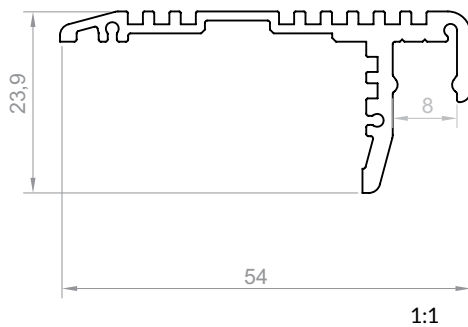

### LED TAPE WIDTH

up to 3x8 mm  
up to 2x12 mm

### LENGTH

1000 mm  
2000 mm  
3000 mm  
4000-6000 mm (on demand)

## TECHNICAL DRAWING WITH DIMENSIONS