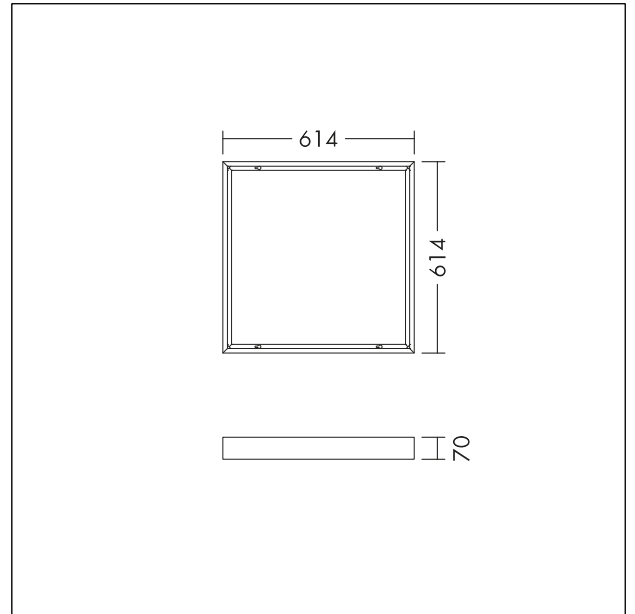

Surface mounting kit

Surface mounting kit for Q569 THORNeco LED Panels (Anna Vario, Anna Vario Flex, Caro). Compatible with THORNeco Just Emergency conversion kit. Weight: 2.2 kg.

TE_ANNA_F_60_mount_box_persp.jpg