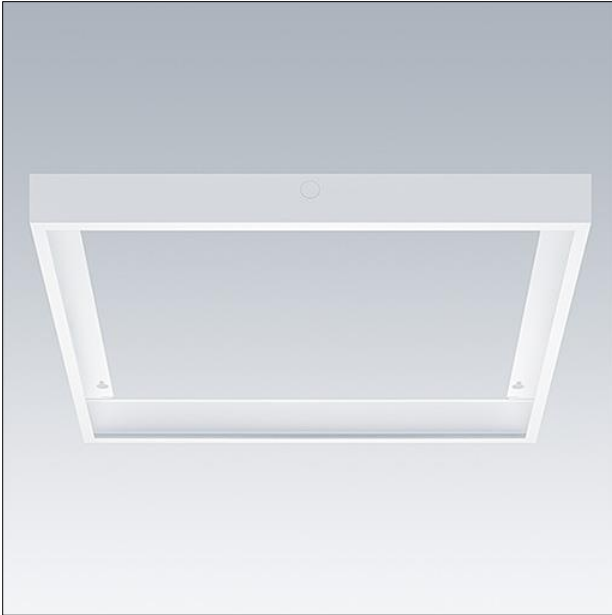

Surface mounting kit

Surface mounting kit for Q569 THORNeco LED Panels (Anna Vario, Anna Vario Flex, Caro). Compatible with THORNeco Just Emergency conversion kit. Weight: 2.2 kg.

TE_ANNA_F_60_mount_box_persp.jpg

TE_Q596_M_SURF.wmf