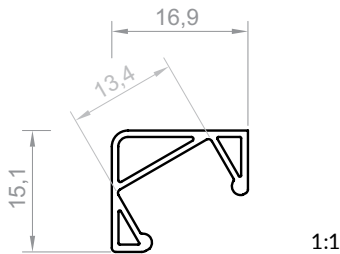

P3-4

Product code: 863402
EAN code: 5904996206284

PROFILE TYPE	LED TAPE WIDTH
corner	up to 12 mm
COLOUR VERSIONS	LENGTH
silver anodised painted in white painted in black anthracite grey others - on demand	1000 mm 2000 mm 3000-6000 mm (on demand)

TECHNICAL DRAWING WITH DIMENSIONS

INSTALLATION INSTRUCTIONS

COVERS (CLICK-FIT)

END CAPS

INSTALLATION

P3-4