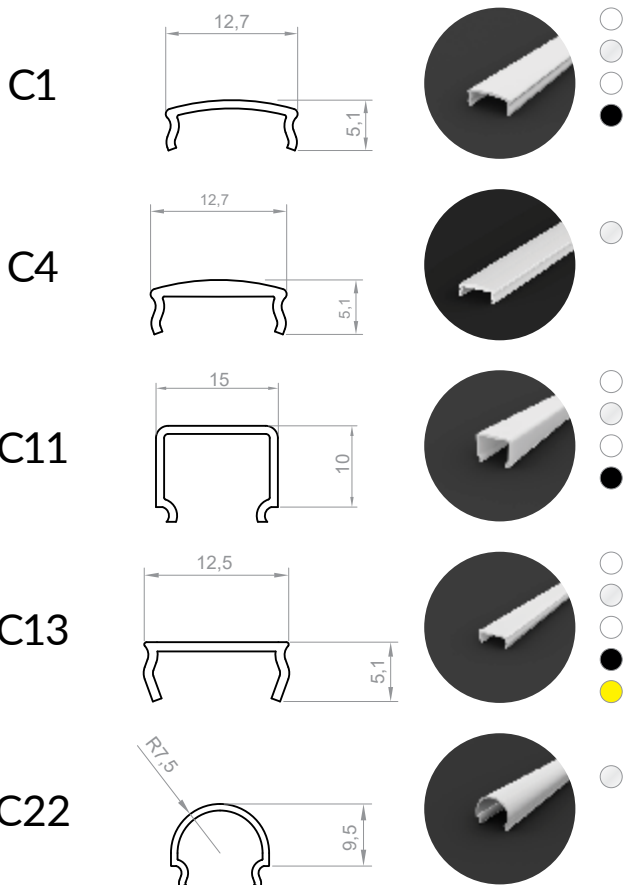

P3-4

Product code: 863402
EAN code: 5904996206284

PROFILE TYPE	LED TAPE WIDTH
corner	up to 12 mm
COLOUR VERSIONS	LENGTH
silver anodised painted in white painted in black anthracite grey others - on demand	1000 mm 2000 mm 3000-6000 mm (on demand)

TECHNICAL DRAWING WITH DIMENSIONS

INSTALLATION INSTRUCTIONS

COVERS (CLICK-FIT)

END CAPS

INSTALLATION

P3-4