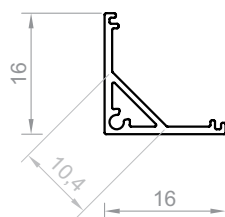

## LED TAPE WIDTH

up to 12 mm

## LENGTH

1000 mm  
2000 mm  
3000-6000 mm  
(on demand)

## TECHNICAL DRAWING WITH DIMENSIONS

1:1