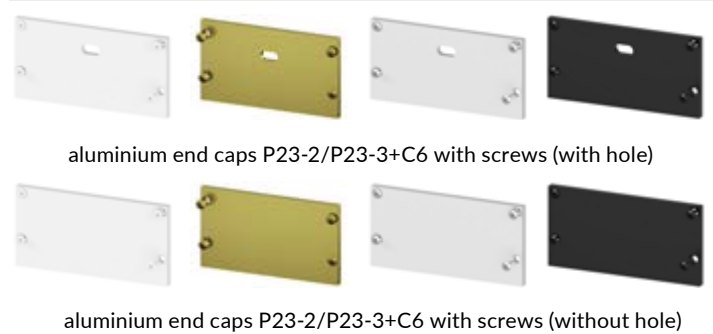

P23-3

Product code: 8623302
EAN code: 5904996205256

PROFILE TYPE

architectural

LED TAPE WIDTH

up to 5x8 mm
up to 4x10 mm
up to 3x12 mm

COLOUR VERSIONS

silver anodised
painted in white
painted in gold
painted in black
anthracite grey
others - on demand

LENGTH

1000 mm
2000 mm
3000 mm
4000-6000 mm
(on demand)

TECHNICAL DRAWING WITH DIMENSIONS

INSTALLATION INSTRUCTIONS

COVERS (CLICK-FIT)

END CAPS

ACCESSORIES AND INSTALLATION

ACCESSORIES AND INSTALLATION