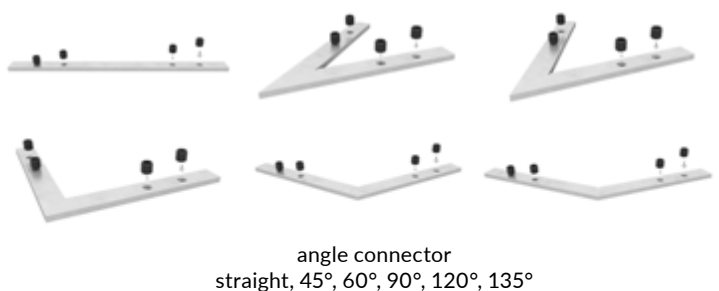

P23-3

Product code: 8623302
EAN code: 5904996205256

PROFILE TYPE

architectural

LED TAPE WIDTH

up to 5x8 mm
up to 4x10 mm
up to 3x12 mm

COLOUR VERSIONS

silver anodised
painted in white
painted in gold
painted in black
anthracite grey
others - on demand

LENGTH

1000 mm
2000 mm
3000 mm
4000-6000 mm
(on demand)

TECHNICAL DRAWING WITH DIMENSIONS

INSTALLATION INSTRUCTIONS

COVERS (CLICK-FIT)

END CAPS

ACCESSORIES AND INSTALLATION

ACCESSORIES AND INSTALLATION