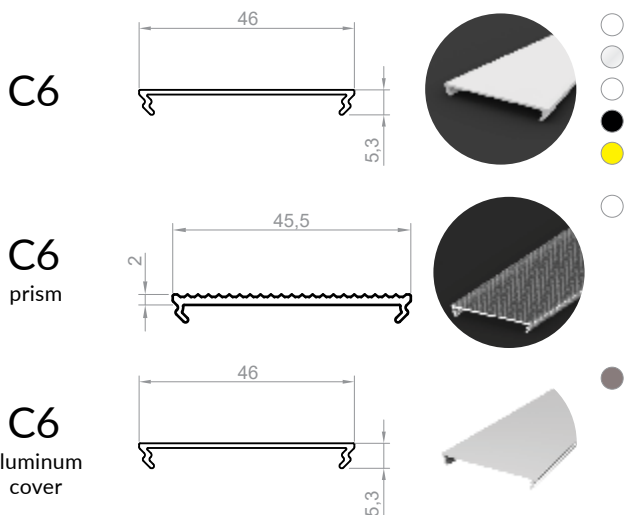

P23-3

Product code: 8623302
EAN code: 5904996205256

PROFILE TYPE

architectural

LED TAPE WIDTH

up to 5x8 mm
up to 4x10 mm
up to 3x12 mm

COLOUR VERSIONS

silver anodised
painted in white
painted in gold
painted in black
anthracite grey
others - on demand

LENGTH

1000 mm
2000 mm
3000 mm
4000-6000 mm
(on demand)

TECHNICAL DRAWING WITH DIMENSIONS

INSTALLATION INSTRUCTIONS

COVERS (CLICK-FIT)

END CAPS

ACCESSORIES AND INSTALLATION

ACCESSORIES AND INSTALLATION