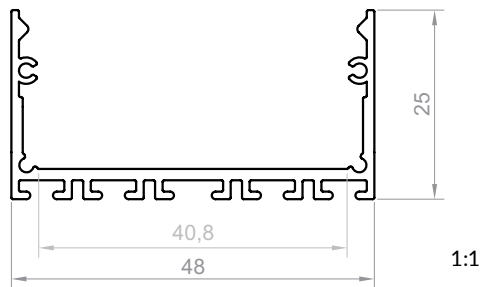

P23-3

Product code: 8623302
EAN code: 5904996205256

PROFILE TYPE

architectural

LED TAPE WIDTH

up to 5x8 mm
up to 4x10 mm
up to 3x12 mm

COLOUR VERSIONS

silver anodised
painted in white
painted in gold
painted in black
anthracite grey
others - on demand

LENGTH

1000 mm
2000 mm
3000 mm
4000-6000 mm
(on demand)

TECHNICAL DRAWING WITH DIMENSIONS

INSTALLATION INSTRUCTIONS

COVERS (CLICK-FIT)

END CAPS

ACCESSORIES AND INSTALLATION

ACCESSORIES AND INSTALLATION