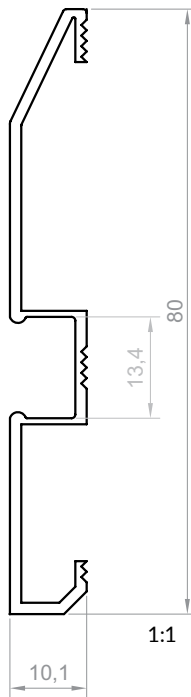

## PROFILE TYPE

skirting board

## LED TAPE WIDTH

up to 12 mm

## LENGTH

1000 mm  
 2000 mm  
 3000 mm  
 4000-6000 mm  
 (on demand)

### TECHNICAL DRAWING WITH DIMENSIONS