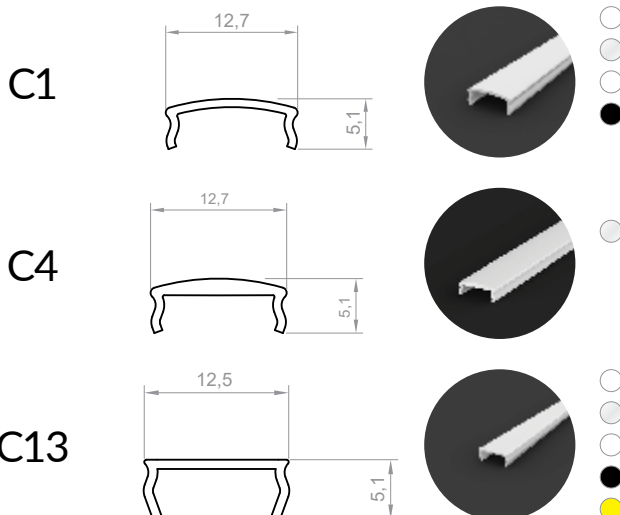

COVERS (CLICK-FIT)