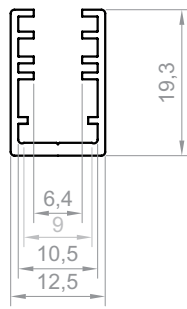

## LED TAPE WIDTH

up to 10 mm

## LENGTH

1000 mm  
 2000 mm  
 3000-6000 mm  
 (on demand)

### TECHNICAL DRAWING WITH DIMENSIONS

1:1