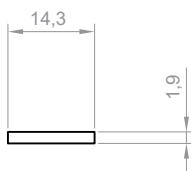

LENGTH

1000 mm
 2000 mm
 3000-6000 mm
 (on demand)

FITS GLASS THICKNESSES

8 mm

TECHNICAL DRAWING WITH DIMENSIONS

1:1

INSTALLATION INSTRUCTIONS

COVERS (SLIP-IN)

C20

END CAPS

plastic end caps P10-3 full

plastic end caps P10-3 with glass

P10-3