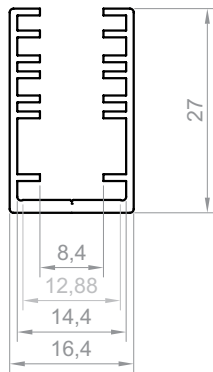

P10-3

Product code: 8610302
 EAN code: 5904996208431

PROFILE TYPE

glass

LED TAPE WIDTH

up to 12 mm

COLOUR VERSIONS

silver anodised
 painted in white
 painted in black
 anthracite grey
 others - on demand

LENGTH

1000 mm
 2000 mm
 3000-6000 mm
 (on demand)

FITS GLASS THICKNESSES

8 mm

TECHNICAL DRAWING WITH DIMENSIONS

1:1

INSTALLATION INSTRUCTIONS

COVERS (SLIP-IN)