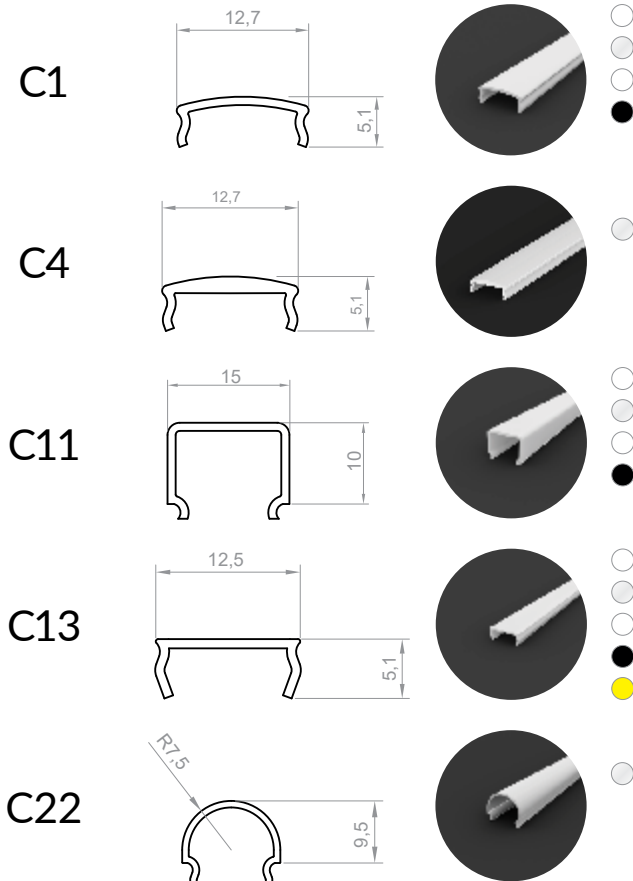

COVERS (CLICK-FIT)