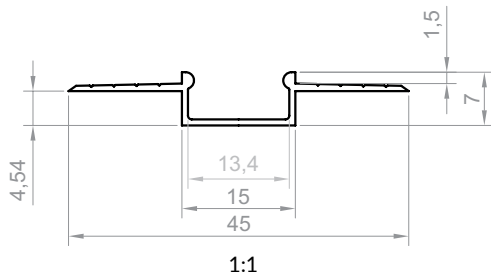

# P6-3

Product code: 866302  
EAN code: 5904996207236

PROFILE TYPE	LED TAPE WIDTH
recessed	up to 12 mm
COLOUR VERSIONS	LENGTH
silver anodised painted in white painted in black anthracite grey others - on demand	1000 mm 2000 mm 3000 mm 4000-6000 mm (on demand)

### TECHNICAL DRAWING WITH DIMENSIONS