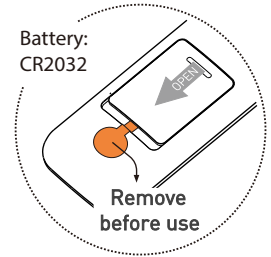

### Description

The Casambi handheld remote controller is compatible with a variety of Casambi LED controllers and drivers. The remote has a group/scene capability; the lights may be organized into four groups, and four scenes can be saved and recalled. Aside from the ON/OFF and dimming functions, the user can also adjust the brightness to 100% using the keypad. An optional magnet wall holder is available for installation; with ultra-low power consumption, one CR2032 cell battery can support several years of use.