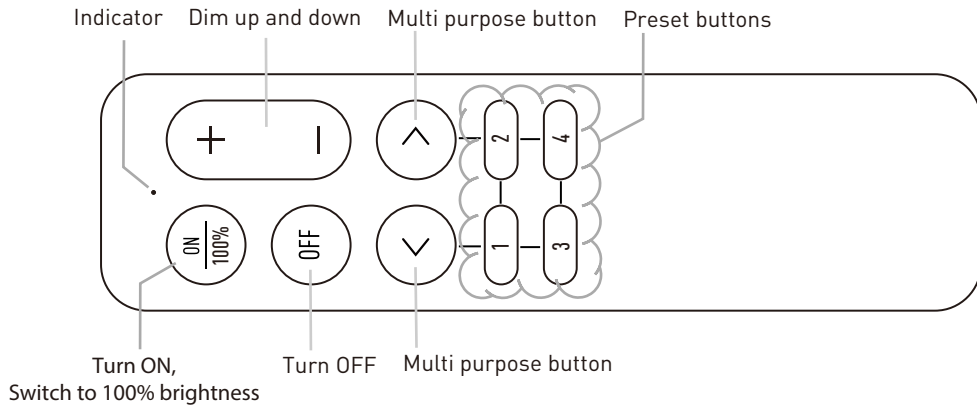

### Description

The Casambi handheld remote controller is compatible with a variety of Casambi LED controllers and drivers. The remote has a group/scene capability; the lights may be organized into four groups, and four scenes can be saved and recalled. Aside from the ON/OFF and dimming functions, the user can also adjust the brightness to 100% using the keypad. An optional magnet wall holder is available for installation; with ultra-low power consumption, one CR2032 cell battery can support several years of use.