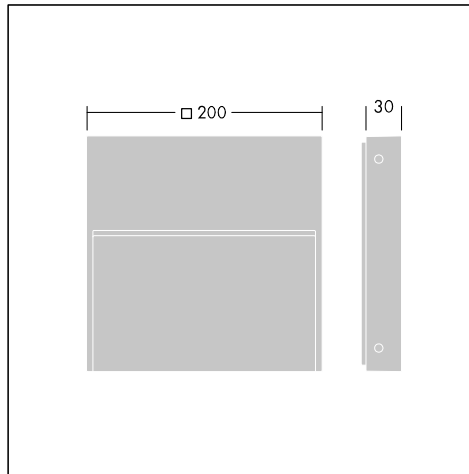

Material/Finish

Housing: die-cast aluminium in EN AB-47100 (low copper content) for high corrosion resistance, finished textured anthracite, additional colours on request.
Diffuser: toughened glass.
Screws: stainless steel.

Installation/Mounting

Easy, user friendly installation, designed for feed through installation.

Specification

To specify state:

Modular wall recessed range for pathway lighting offering choice of three shapes (round, square, rectangular) and wide asymmetrical light distribution, three white LED colour temperatures (2700K, 3000K and 4000K) and zero upward light.
As Thorn Similo