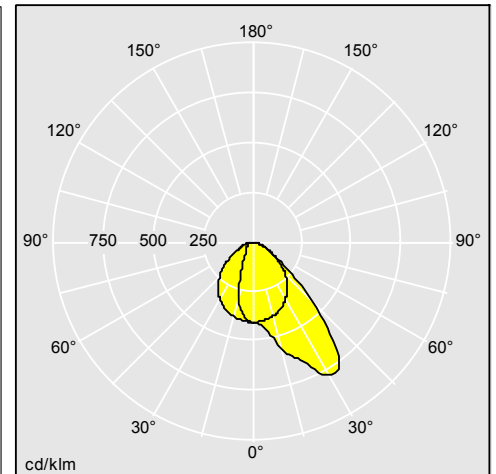

96262342

Material/Finish

Body: die-cast aluminium (AS9U), standard corrosion class: C3, powder coated silver grey 9006
Enclosure: size 1 clear UV stabilised PC size 2: tempered glass
Optics: size 1 PC, size 2 micro reflectors in highly reflective anodised aluminium
Screws: stainless steel

Installation/Mounting

Size 2 supplied pre-wired with connector.
Delivered ready to install for wall mounting, knock out on the side of the base for cabling when it is not integrated within the wall. For ground mounting please order the spike accessory. Possibility to post top mount with Olsys street accessories.
Dedicated column package for urban area lighting or car parks. Delivered with factory integral gear, all supplied in one box.
Maintenance: access to gear (replaceable) via 4 screws from the canopy.
Suitable for ambient temperature range -30 to 50°C

Specification

To specify state:
IP66 LED floodlights available in 24/45/70/90W (up to 8530lm) with asymmetric distribution.
As Thorn Olsys Area.