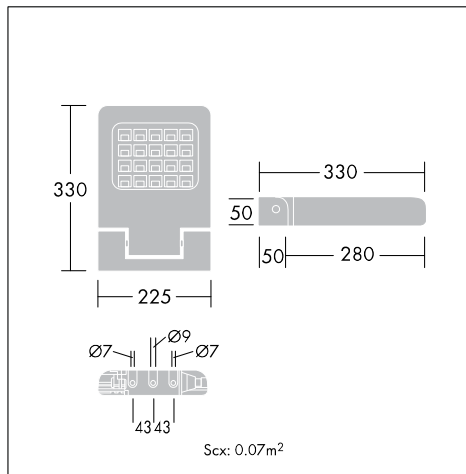

Photographs, line drawings and photometric data are representative only. For specific product detail please select an individual product.

96262342

### Material/Finish

Body: die-cast aluminium (AS9U), standard corrosion class: C3, powder coated silver grey 9006  
 Enclosure: size 1 clear UV stabilised PC size 2: tempered glass  
 Optics: size 1 PC, size 2 micro reflectors in highly reflective anodised aluminium  
 Screws: stainless steel

### Specification

To specify state:  
 IP66 LED floodlights available in 24/45/70/90W (up to 8530lm) with asymmetric distribution.  
 As Thorn Olsys Area.