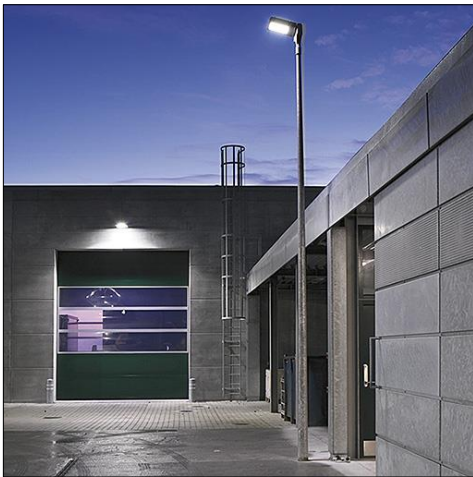

96262342

Material/Finish

Body: die-cast aluminium (AS9U), standard corrosion class: C3, powder coated silver grey 9006
Enclosure: size 1 clear UV stabilised PC size 2: tempered glass
Optics: size 1 PC, size 2 micro reflectors in highly reflective anodised aluminium
Screws: stainless steel

Installation/Mounting

Size 2 supplied pre-wired with connector.
Delivered ready to install for wall mounting, knock out on the side of the base for cabling when it is not integrated within the wall. For ground mounting please order the spike accessory. Possibility to post top mount with Olsys street accessories.
Dedicated column package for urban area lighting or car parks. Delivered with factory integral gear, all supplied in one box.
Maintenance: access to gear (replaceable) via 4 screws from the canopy.
Suitable for ambient temperature range -30 to 50°C

Specification

To specify state:
IP66 LED floodlights available in 24/45/70/90W (up to 8530lm) with asymmetric distribution.
As Thorn Olsys Area.