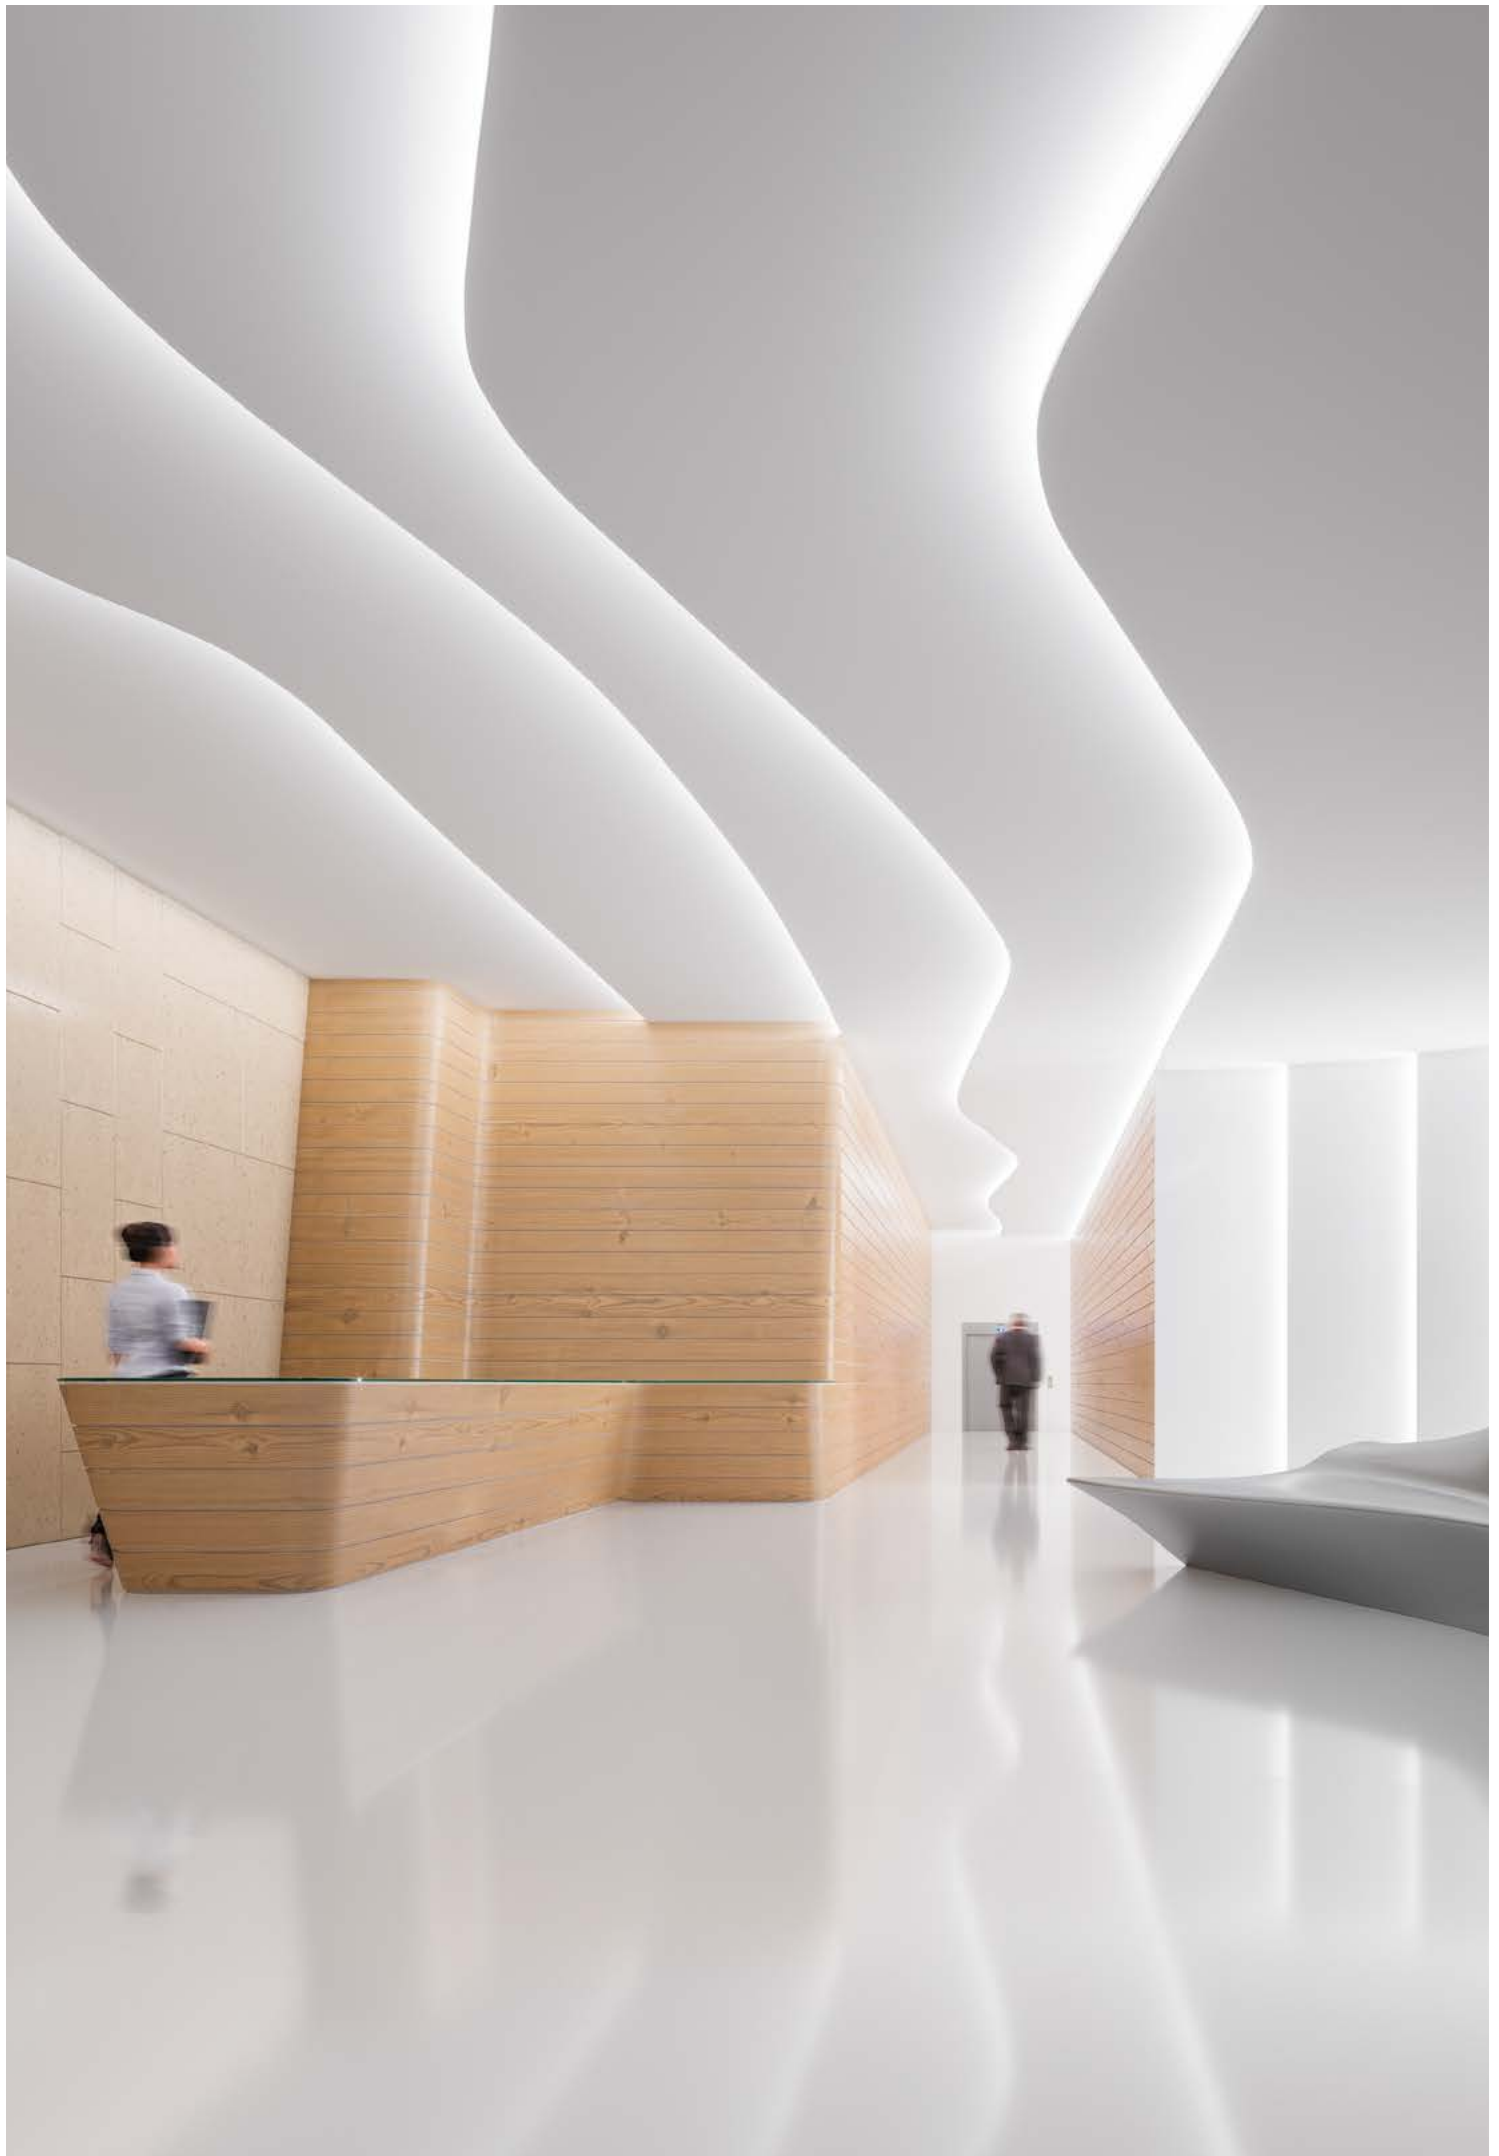

LINELIGHT

LINELIGHT

Bending the rules by reshaping lines

A new type of alignment extends the arch of architectural design. LINELIGHT creates an extravagant sense of space with light that leads seamlessly around every corner. Expressive arches of light skillfully master every curve – without dark spots. The luminaire can also be tilted by 30 degrees on both sides to fully exploit the design potential.