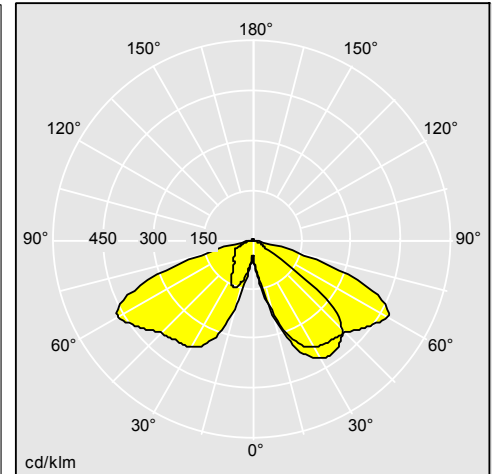

96262562

Material/Finish

Body: die-cast aluminium (EN AC-44300), powder coated grey 900 textured finish (close to RAL 7043)
Enclosure: flat toughened glass
Reflector: highly reflective anodised aluminium
Standard corrosion class C5 according to ISO 9223: 2012.

Installation/Mounting

Post-top mounted (MTP) version on shaft through 3xM8 stainless steel screws on poles with D60mm x 100mm spigot.
Suspended (MSU) version fixed through with a 34G threaded tube. Recommended mounting heights: 4 to 6m.

Brackets:

BILAM brackets fit post-top columns $\varnothing 60$ mm and suspended ($\varnothing 34$ mm) version with single or double arm. It exists also as wall mounted bracket. Aluminium with steel fixing shaft. Constituted with a $\varnothing 60$ mm aluminium tube, with a rectangular form (80x40mm) sustaining the lantern and two others decorative streamlined line.

EIFFEL mid-pole brackets fit $\varnothing 60$ mm cylindrical-tapered columns via a mounting plate with 2 fixing holes at 220mm centres. Available to receive lanterns in post-top ($\varnothing 60$ mm) or suspended ($\varnothing 34$ mm) versions with single or double arm. Aluminium with steel fixing shaft. Console for a lateral mounting on a conical-cylinder steel post, fixed by two screws M8-40 on two holes $\varnothing 11$ mm.

Specification

To specify state:

Post-top or suspended 4 arm lantern in die-cast aluminium painted in dark grey, flat toughened glass, with aluminium reflector embodied in an IP65 compartment. Decorative light emission on the top of the lantern / ULOR 0.

As Thorn Legend.