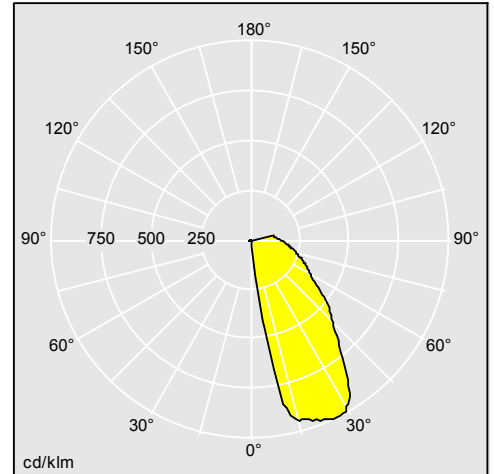

Jalon

A small and efficient wall recessed luminaire for outdoor and indoor guidance

- Suitable for outdoor and indoor pathways and stairs with wide asymmetrical light beams from small dimensions (71x108mm)
- Choice of vertical or horizontal versions and two colour temperatures
- Available complete with integral driver, LED light source and recessed box. The recessed box can also be ordered separately
- Polystyrene protection of the housing opening during installation

Photographs, line drawings and photometric data are representative only. For specific product detail please select an individual product.

96271421

Material/Finish

Body front: die-cast aluminium, painted sanded dark grey (close to RAL 9007). Silver grey (close to RAL 9006) and white (close to RAL 9003) available on request (minimum order of 10 pieces). Other RAL colours available on request (minimum order of 50 pieces).