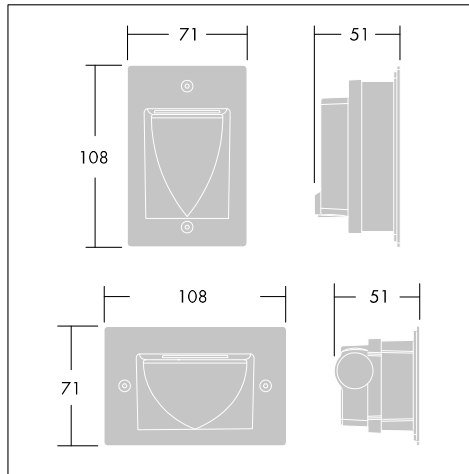

Jalon

A small and efficient wall recessed luminaire for outdoor and indoor guidance

- Suitable for outdoor and indoor pathways and stairs with wide asymmetrical light beams from small dimensions (71x108mm)
- Choice of vertical or horizontal versions and two colour temperatures
- Available complete with integral driver, LED light source and recessed box. The recessed box can also be ordered separately
- Polystyrene protection of the housing opening during installation

Photographs, line drawings and photometric data are representative only. For specific product detail please select an individual product.

96271421

Material/Finish

Body front: die-cast aluminium, painted sanded dark grey (close to RAL 9007). Silver grey (close to RAL 9006) and white (close to RAL 9003) available on request (minimum order of 10 pieces). Other RAL colours available on request (minimum order of 50 pieces).

Flexible cable clamp: TPE for 9mm cable diameter

Installation/Mounting

Suitable for wall recessed mounting using recessed box. Maximum 9mm cable entry through recessed box with supplied grommet. Recessed box supplied with protective insert for installation into concrete walls. Luminaire fixed with 2 Allen screws, maximum 1Nm torque.

Specification

To specify state:

Small wall recessed range for pathway and stair lighting offering high performance. In two design models (vertical and horizontal) and two colour temperature versions (3000K/4000K).