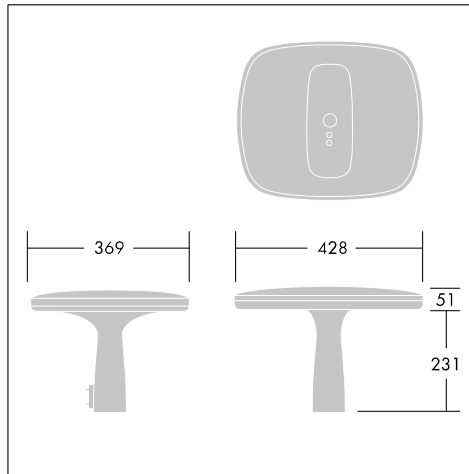

FleXity

Tiny post-top lantern offering comfort and performance

- Available with opal diffuser for comfortable lighting or clear enclosure for best performances
- Respectful of its environment with zero upward lighting with clear enclosure
- Choice of dimming options and controls to reduce energy consumption: DALI2, Bi-power
- Zd4i certified on request
- Ease of installation thanks to very low weight and pre-wiring

Photographs, line drawings and photometric data are representative only. For specific product detail please select an individual product.

96270788

Material/Finish

Canopy and base die cast aluminium (AS9U3, LM24 equivalent, EN AC-47100, standard corrosion class C3).

Diffuser: clear UV stabilised PC

Screw fixings: stainless steel

Finish: texturised anthracite (close to RAL7043), Choice of RAL colors via the configurator.

Installation/Mounting

Suitable for mounting on column Ø76mm or Ø60mm, spigot internal length: 75mm. Recommended height: 3/6m. Equipped with cable gland or pre-wired with HO7RNF cable. Spare driver available. Delivered ready to install, complete with factory fitted integral gear tray, all supplied in a single carton.

Specification

To specify state:

A low weight post-top decorative lantern with 2 different enclosures : one opal for diffused light and comfort, one with clear enclosure for performance and no upward lighting emission: ULOR 0. A choice of optics, controls and connectivity with Zhaga interface addressing urban applications like parks, plazas and residential streets.