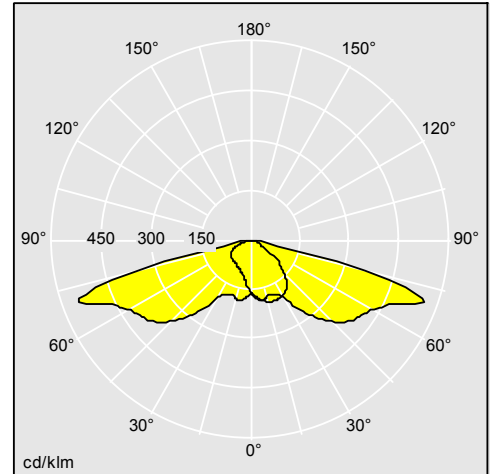

Photographs, line drawings and photometric data are representative only. For specific product detail please select an individual product.

96270788

Material/Finish

Canopy and base die cast aluminium (AS9U3, LM24 equivalent, EN AC-47100, standard corrosion class C3).