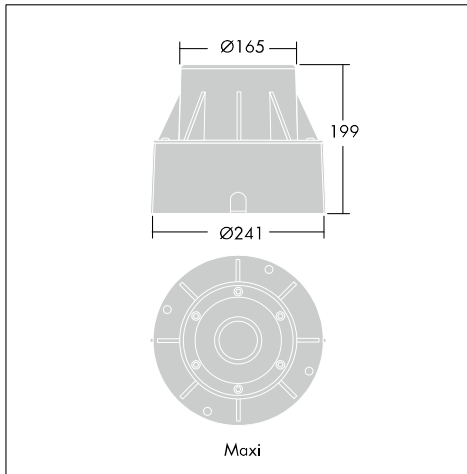

Photographs, line drawings and photometric data are representative only. For specific product detail please select an individual product.

96257227

Material/Finish

Recessed units

Body: aluminium (except medium, PC/ABS blend), CNC Electrophoresis

Recessed units

In ground: To ensure efficient drainage, gravel must be used to a depth of 300mm beneath the housing. The plastic end cap prevents ingress of concrete during installation.

All the fittings are supplied with 5m cable. Single Mini units are supplied pre-wired with cable with remote gear, recessed box, plastic end cap, connectors and 3 way connection box. Mini kit luminaires are individually pre-wired with cable and supplied with an 8 way connection box, containing gear and connectors – including a specific connector for through wiring. If a single LED fails, the other system LEDs continues to operate. Connector has LED failure alerting display.

To specify state:

Round, walk-over recessed luminaires in 3 sizes, pre-wired with 5m cable, with recessed box and stainless steel frames. 3 LED colours: cold white 4000K, warm white 3000K and blue. Sealed to IP68 for the Mini size and IP67 for the Medium and Maxi sizes. For ground installation with transparent glass enclosure for illumination or frosted/dome windows for guidance. As Thorn D-CO outdoor recessed.