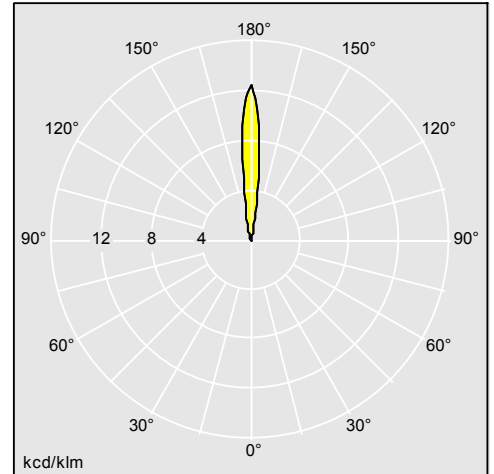

Photographs, line drawings and photometric data are representative only. For specific product detail please select an individual product.

96257227

Material/Finish

Recessed units

Body: aluminium (except medium, PC/ABS blend), CNC Electrophoresis