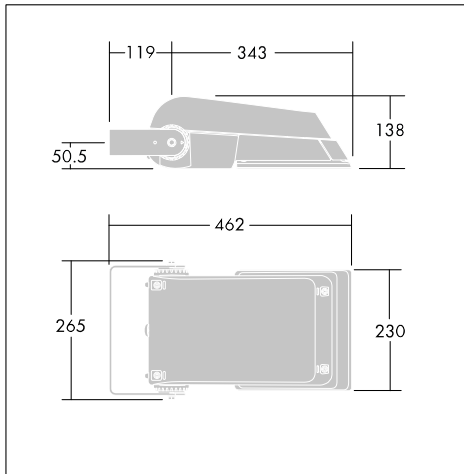

Photographs, line drawings and photometric data are representative only. For specific product detail please select an individual product.

96645021

Material/Finish

Body and stirrup: die-cast aluminium (EN AC-44300) light grey 150 sanded textured (close to RAL9006). Standard corrosion class C5 according to ISO 9223:2012.

Glass: 4mm toughened

Screws: stainless steel

Installation/Mounting

For small version, stirrup fixed by a single bolt through one Ø22mm hole or two Ø12mm holes. For medium and large versions, it is fixed by a single bolt through one Ø22mm hole or two Ø15mm holes or two Ø12mm holes. Stirrup is reversible for hang down position. Integral gear tray, access by removal of canopy via 4 allen screws. Cable gland for Ø8-12mm cable. Optional spigot adaptors available separately for post top mounting.