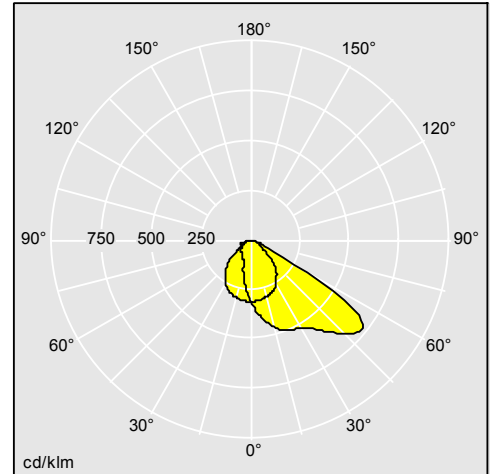

96645021

Material/Finish

Body and stirrup: die-cast aluminium (EN AC-44300) light grey 150 sanded textured (close to RAL9006). Standard corrosion class C5 according to ISO 9223:2012.

Glass: 4mm toughened

Screws: stainless steel

Installation/Mounting

For small version, stirrup fixed by a single bolt through one Ø22mm hole or two Ø12mm holes. For medium and large versions, it is fixed by a single bolt through one Ø22mm hole or two Ø15mm holes or two Ø12mm holes. Stirrup is reversible for hang down position. Integral gear tray, access by removal of canopy via 4 allen screws. Cable gland for Ø8-12mm cable. Optional spigot adaptors available separately for post top mounting.

Typical installation position is horizontal, although limited tilt may be useful to optimise lighting distributions. Uplighting position allowed. A special surface treatment is required for swimming pool installation.

Specification

To specify state:

Asymmetrical LED floodlight for general purpose area lighting and sports lighting. 3 sizes available, lumen package from 5 to 37klm, with a range of 5 light distributions. High performance floodlight with excellent control of light (0cd at 90°), high mechanical resistance (IP66, IK08) and full controls compatibility (dimming, lighting controls). Available in electrical class I and class II.

As Thorn Areaflood Pro.