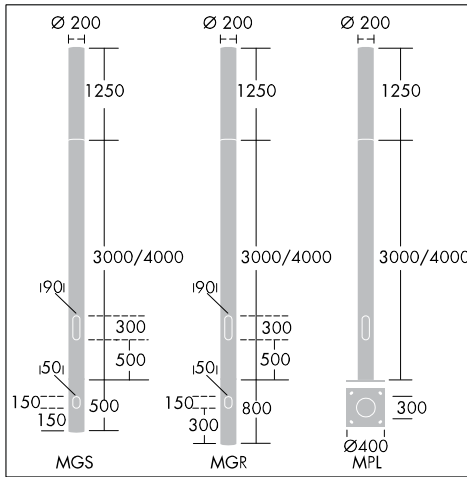

96274719

Material/Finish

Diffuser: clear UV stabilised PC treated with anti-graffiti varnish

Top cap: die-cast aluminium (EN AC-46000), standard corrosion class C3.

Column: extruded aluminium

Top/Column/Cover: powder coated textured silver grey (close to RAL 9006) Other RAL on request

Installation/Mounting

3 or 4m high columns, flange or root mounted (MGR or MGS) Flange: 400 x 400mm, spacings: 300 x 300mm, bolts 18 x 400 (included). Total height (with lit part of 1.25m): 4.25m or 5.25m, Diameter: 200mm. Fixing of the head by one single tool. Access to LED via 2 M6 screws in the top. Access to the driver and electronic tray by lifting up the PC diffuser and the bottom components cover. Pre-wired with 4m cable.

Specification

To specify state:

IP66 decorative lighting column with a unique design. Wide optical offer with a performance clear or a comfort prismatic variant. Post top mounting on dedicated columns. DALI, LRT, and motion detection as standard.

As Thorn Alumet Control Direct