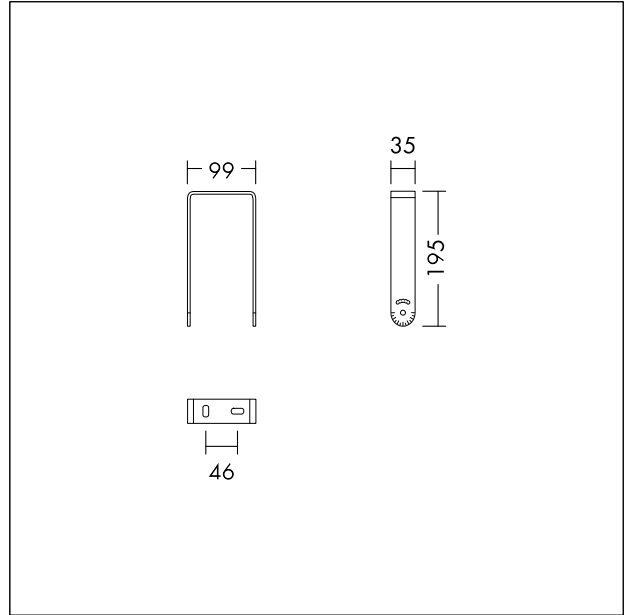

Stirrup compatible with BORIS FLEX S & L

Wall and ceiling mount accessory for 96700008 BORIS FLEX S 20000 840, 96700009 BORIS FLEX L 30000 840, Dimensions: 195 x 35 x 99 mm, weight: 0.25 kg.

TE_BORISF_F_BRACKET.jpg