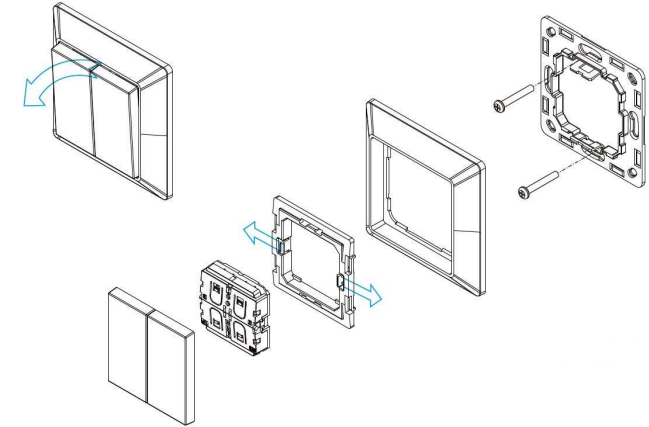

Casambi Switch 55

The Switch 55 wall switch can be positioned anywhere and is maintenance-free

Article no.: 1051xx / 1052xx

Description

Products from the AIMOTION Switch 55 Series can be used to control individual luminaires, luminaire groups, all luminaires in a network, elements, scenes, animations and color temperature. The Switch 55 wall switch can be placed anywhere and is based on EnOcean's maintenance-free PTM 215B Bluetooth Low Energy transmitter module, which generates energy by pressing a button. The buttons can be assigned individually. The setting is made via the Casambi app.

- Freely placeable (without cable)
- Maintenance - free (without battery)
- Individual configuration
- On/off switch
- Infinitely dimmable
- Control of all lights, devices, groups and scenes
- Changing the color temperature
- Resume / start automation

Add Switch 55 to a network

- More -> switches
- Tap on "add EnOcean-switch"
- Touch the switch with the back of your NFC-enabled mobile device (Android device or Apple device from iPhone 7)
- The wall switch is then visible in the app
- To change the model „Four push buttons“, tap on the image and select e.g. the model "Dimmer and temperature"

Note on the Casambi App:

- If you want to use the same Switch 55 wall switch with multiple networks, both networks must use the same frequencies. These requirements are the same for Classic and Evolution networks

Mounting

The wall switch can be screwed onto various substrates with the aid of the retaining plate or glued onto smooth substrates (glass, wood, tiles) with the enclosed 3M adhesive film.

The wall switch can be mounted on an existing flush-mounted box.

Due to the wall switch's flat design, existing switch installations can also be extended without an additional flush-mounted box.

The range of up to 30 meters can be negatively affected by:

- Mounting the wall switch on metal walls
- Lead glass or metal-coated glass
- Insulation wool with metal foil

Technical Details

Description	Features
Radio transmitter	Keypad module with integrated antenna
Power source	electrodynamic energy generator, maintenance-free
Frequency / protocol	2,4 GHz / Bluetooth Low Energy (BLE)
Channels	2-4 (rocker with medial position, pressed/released)
Dimensions of rocker	55 x 55 mm
Dimensions of frame	88 x 88 x 15 mm Universal: 80,5 x 80,5 x 15 mm
Mounting	Screw connection, 3M adhesive film included in scope of delivery
Ambient temperature	-25 ... +65°C
Air humidity	0 ... 95% rel. humidity
Degree of protection	IP20
Life span	> 50.000 activations according to EN60669 / VDE0632