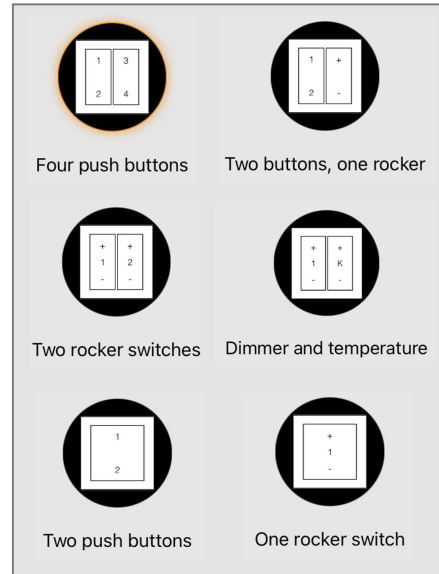

Models (Casambi App)

Declaration of Conformity:

Hereby AIMOTION GmbH declares that the product Switch 55 is in compliance with Directive 2014/53/EU. The detailed declaration of conformity can be found at <https://www.aimotion-smartliving.de/en/support-en/download/> in the product category Switches.

Note

Technical changes and errors excepted. 01.2022.

Product Overview Switch 55 Series

Art.-No.	Description
1052UW	Switch 55 Universal white matt 2-way rocker 4-channel
1052UB	Switch 55 Universal black matt 2-way rocker 4-channel
1051B	Switch 55 anthracite matt 1-way rocker 2-channel
1051BN	Switch 55 anthracite matt 1-way rocker 2-channel numbers
1051BA	Switch 55 anthracite matt 1-way rocker 2-channel arrows
1052B	Switch 55 anthracite matt 2-way rocker 4-channel
1052BN	Switch 55 anthracite matt 2-way rocker 4-channel numbers
1052BA	Switch 55 anthracite matt 2-way rocker 4-channel arrows
1051W	Switch 55 white 1-way rocker 2-channel
1051WN	Switch 55 white 1-way rocker 2-channel numbers
1051WA	Switch 55 white 1-way rocker 2-channel arrows
1052W	Switch 55 white 2-way rocker 4-channel
1052WN	Switch 55 white 2-way rocker 4-channel numbers
1052WA	Switch 55 white 2-way rocker 4-channel arrows
1051S	Switch 55 silver 1-way rocker 2-channel
1051SN	Switch 55 silver 1-way rocker 2-channel numbers
1051SA	Switch 55 silver 1-way rocker 2-channel arrows
1052S	Switch 55 silver 2-way rocker 4-channel
1052SN	Switch 55 silver 2-way rocker 4-channel numbers
1052SA	Switch 55 silver 2-way rocker 4-channel arrows

Art.-No.	Description
1051G	Switch 55 Glass 1-way rocker 2-channel
1051GN	Switch 55 Glass 1-way rocker 2-channel numbers
1051GA	Switch 55 Glass 1-way rocker 2-channel arrows
1052G	Switch 55 Glass 2-way rocker 4-channel
1052GN	Switch 55 Glass 2-way rocker 4-channel numbers
1052GA	Switch 55 Glass 2-way rocker 4-channel arrows
1051GB	Switch 55 Glass black 1-way rocker 2-channel
1051GBN	Switch 55 Glass black 1-way rocker 2-channel numbers
1051GBA	Switch 55 Glass black 1-way rocker 2-channel arrows
1052GB	Switch 55 Glass black 2-way rocker 4-channel
1052GBN	Switch 55 Glass black 2-way rocker 4-channel numbers
1052GBA	Switch 55 Glass black 2-way rocker 4-channel arrows
1051SSW	Switch 55 Stainless Steel 1-way rocker 2-channel
1051SSWN	Switch 55 Stainless Steel 1-way rocker 2-channel numbers
1051SSWA	Switch 55 Stainless Steel 1-way rocker 2-channel arrows
1052SSW	Switch 55 Stainless Steel 2-way rocker 4-channel
1052SSWN	Switch 55 Stainless Steel 2-way rocker 4-channel numbers
1052SSWA	Switch 55 Stainless Steel 2-way rocker 4-channel arrows